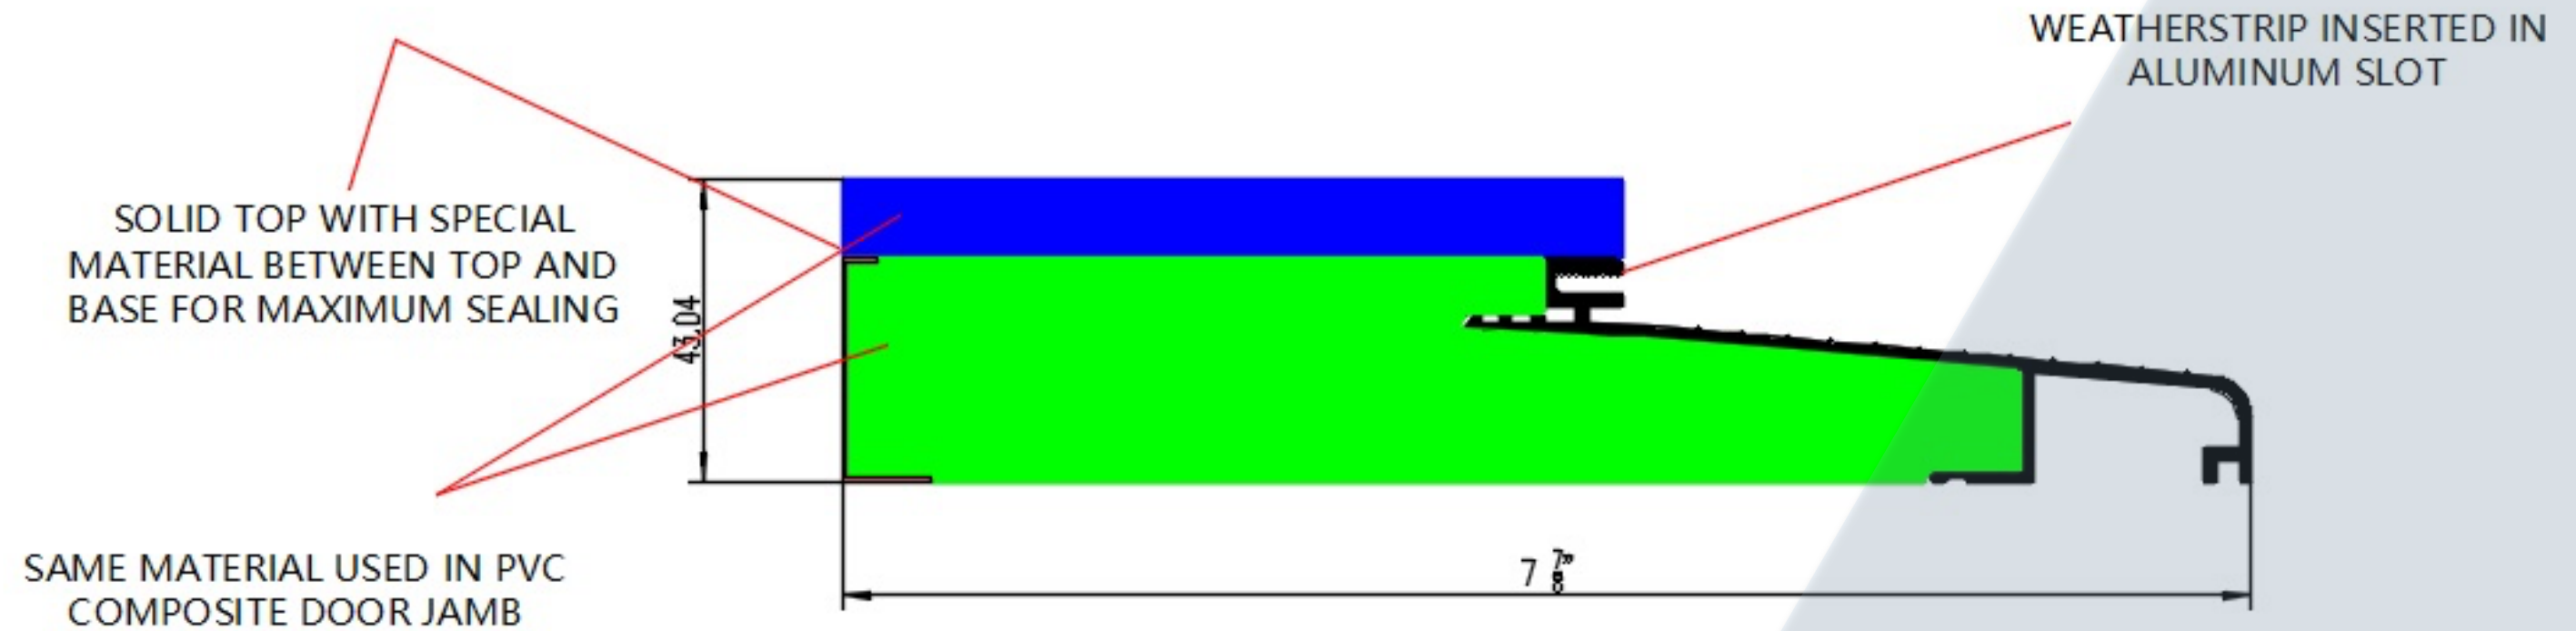

OUTSWING SILL

778-OUT-VINYL TOP
FOR 6 9/16 DOOR JAMB

Tan Vinyl

110" **778-OUT-TNV-9**
150" **778-OUT-TNV-12**
32 1/2" **778-OUT-TNV-32**
36 1/2" **778-OUT-TNV-36**
61" **778-OUT-TNV-61**
73" **778-OUT-TNV-73**

Black Vinyl

110" **778-OUT-BLV-9**
150" **778-OUT-BLV-12**
32 1/2" **778-OUT-BLV-32**
36 1/2" **778-OUT-BLV-36**
61" **778-OUT-BLV-61**
73" **778-OUT-BLV-73**

Black finish Aluminum
& Black finish Top

150" **778-OUT-BLV-D-12**