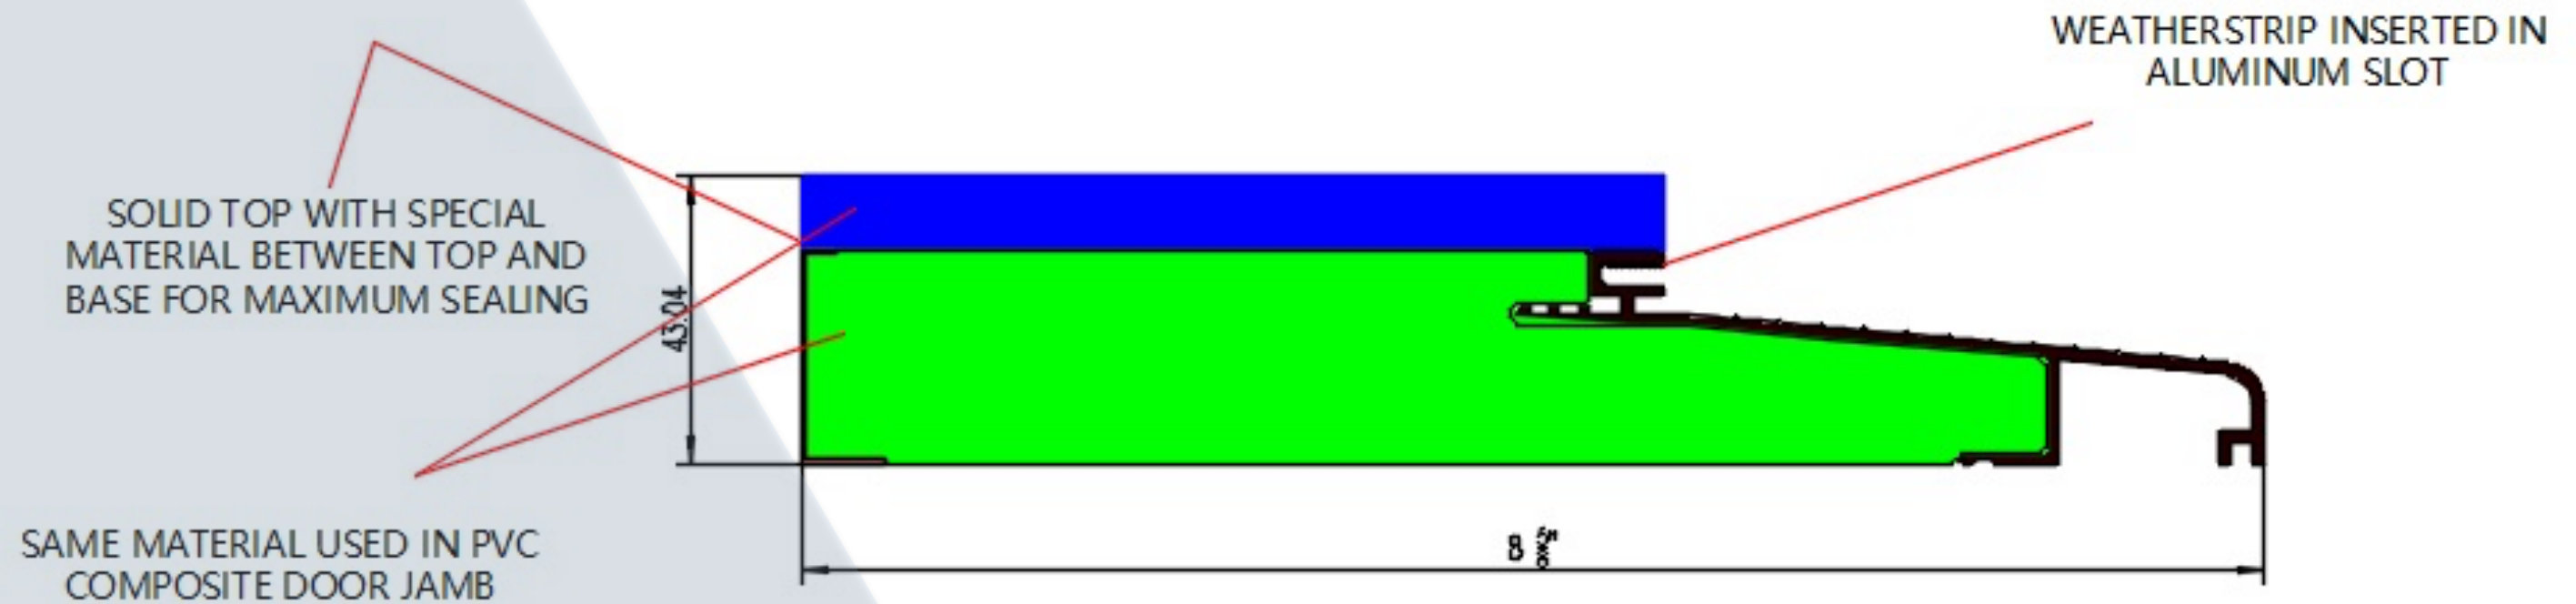

OUTSWING SILL

858-OUT-VINYL TOP
FOR 7 1/4" DOOR JAMB

Tan Vinyl

- 110" **858-OUT-TNV-9**
- 150" **858-OUT-TNV-12**
- 32 1/2" **858-OUT-TNV-32**
- 36 1/2" **858-OUT-TNV-36**
- 61" **858-OUT-TNV-61**
- 73" **858-OUT-TNV-73**

Black Vinyl

- 110" **858-OUT-BLV-9**
- 150" **858-OUT-BLV-12**
- 32 1/2" **858-OUT-BLV-32**
- 36 1/2" **858-OUT-BLV-36**
- 61" **858-OUT-BLV-61**
- 73" **858-OUT-BLV-73**

Black finish Aluminum
& Black finish Top

- 110" **858-OUT-BLV-D-9**
- 150" **858-OUT-BLV-D-12**