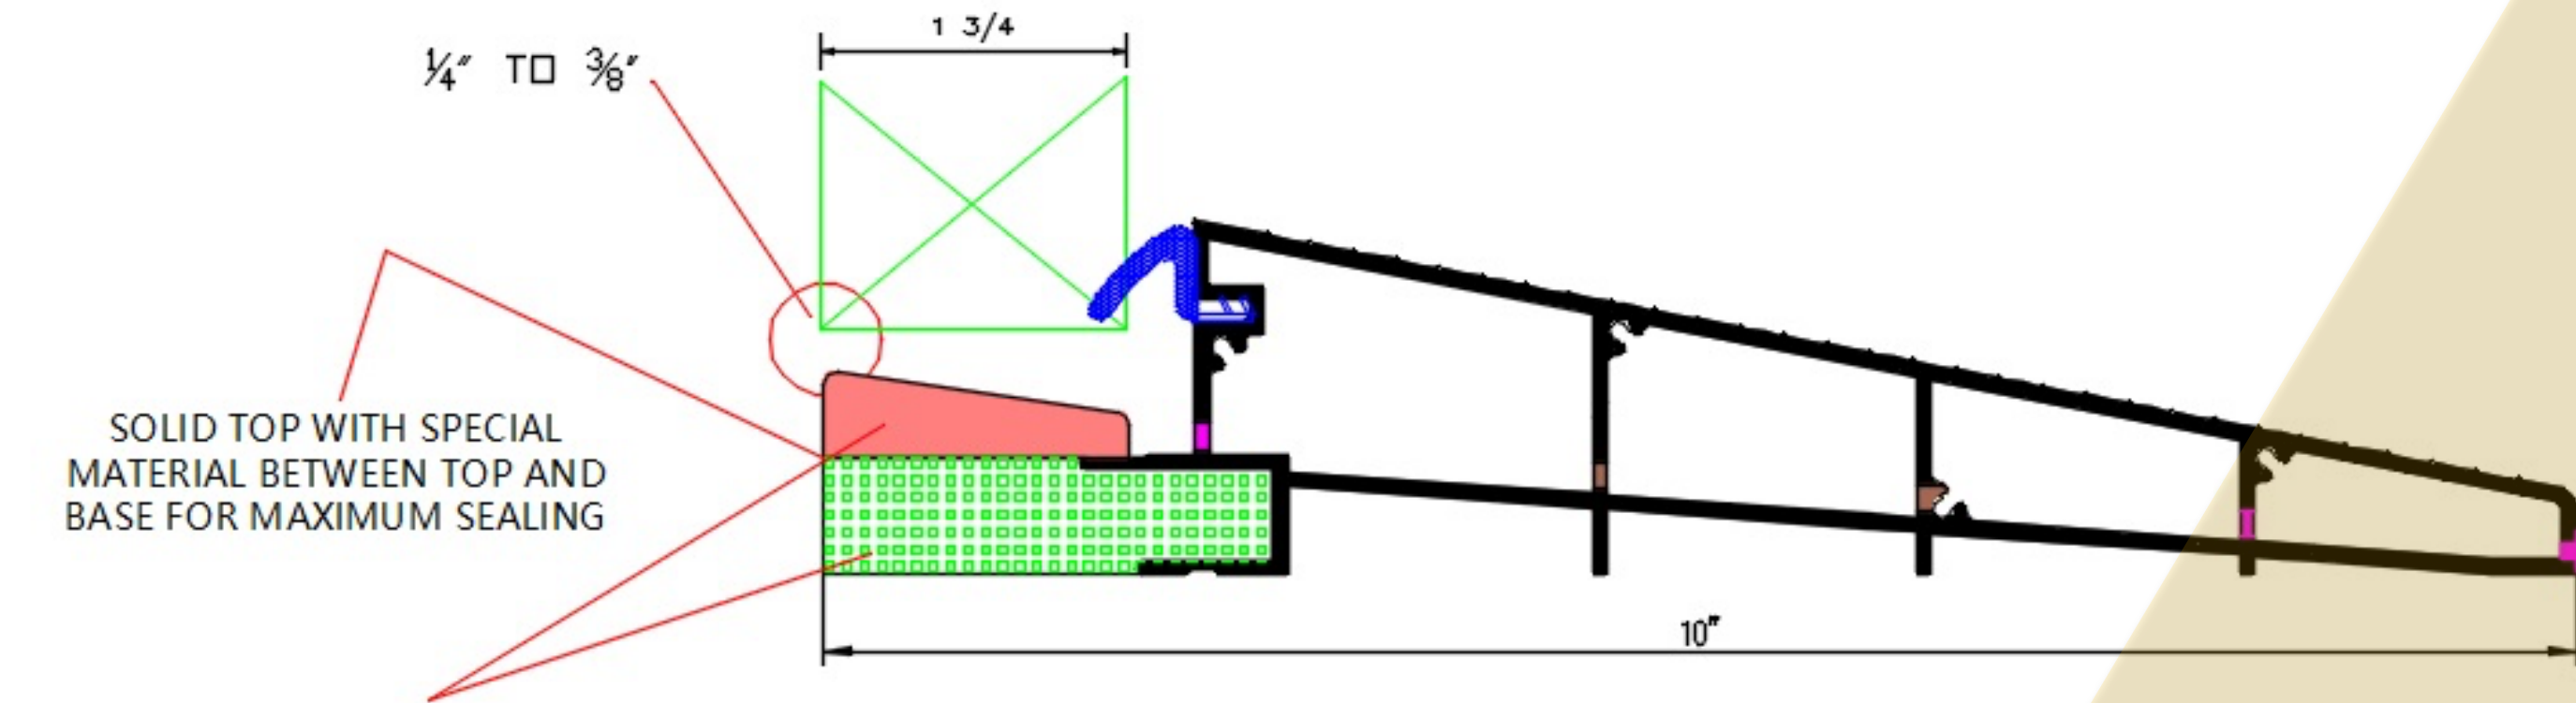

110" **812-INS-BLV-9**

150" **812-INS-BLV-12**

31 15/16" **812-INS-BLV-31**

35 15/16" **812-INS-BLV-35**

Black finish Aluminum
& Black finish Top

110" **812-INS-BLV-D-9**

150" **812-INS-BLV-D-12**

IN SWING SILL