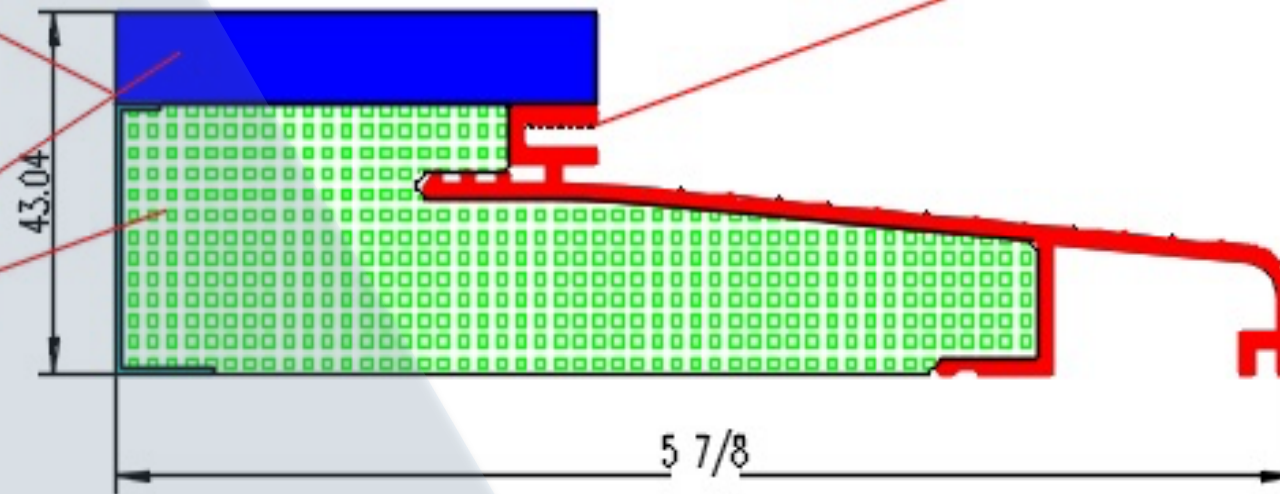

OUTSWING SILL

SOLID TOP WITH SPECIAL MATERIAL BETWEEN TOP AND BASE FOR MAXIMUM SEALING

WEATHERSTRIP INSERTED IN ALUMINUM SLOT

Tan Vinyl
110" **578-OUT-TNV-9**

Black Vinyl
110" **578-OUT-BLV-9**

SAME MATERIAL USED IN PVC COMPOSITE DOOR JAMB

578-OUT-VINYL TOP
FOR 4 9/16 DOOR JAMB