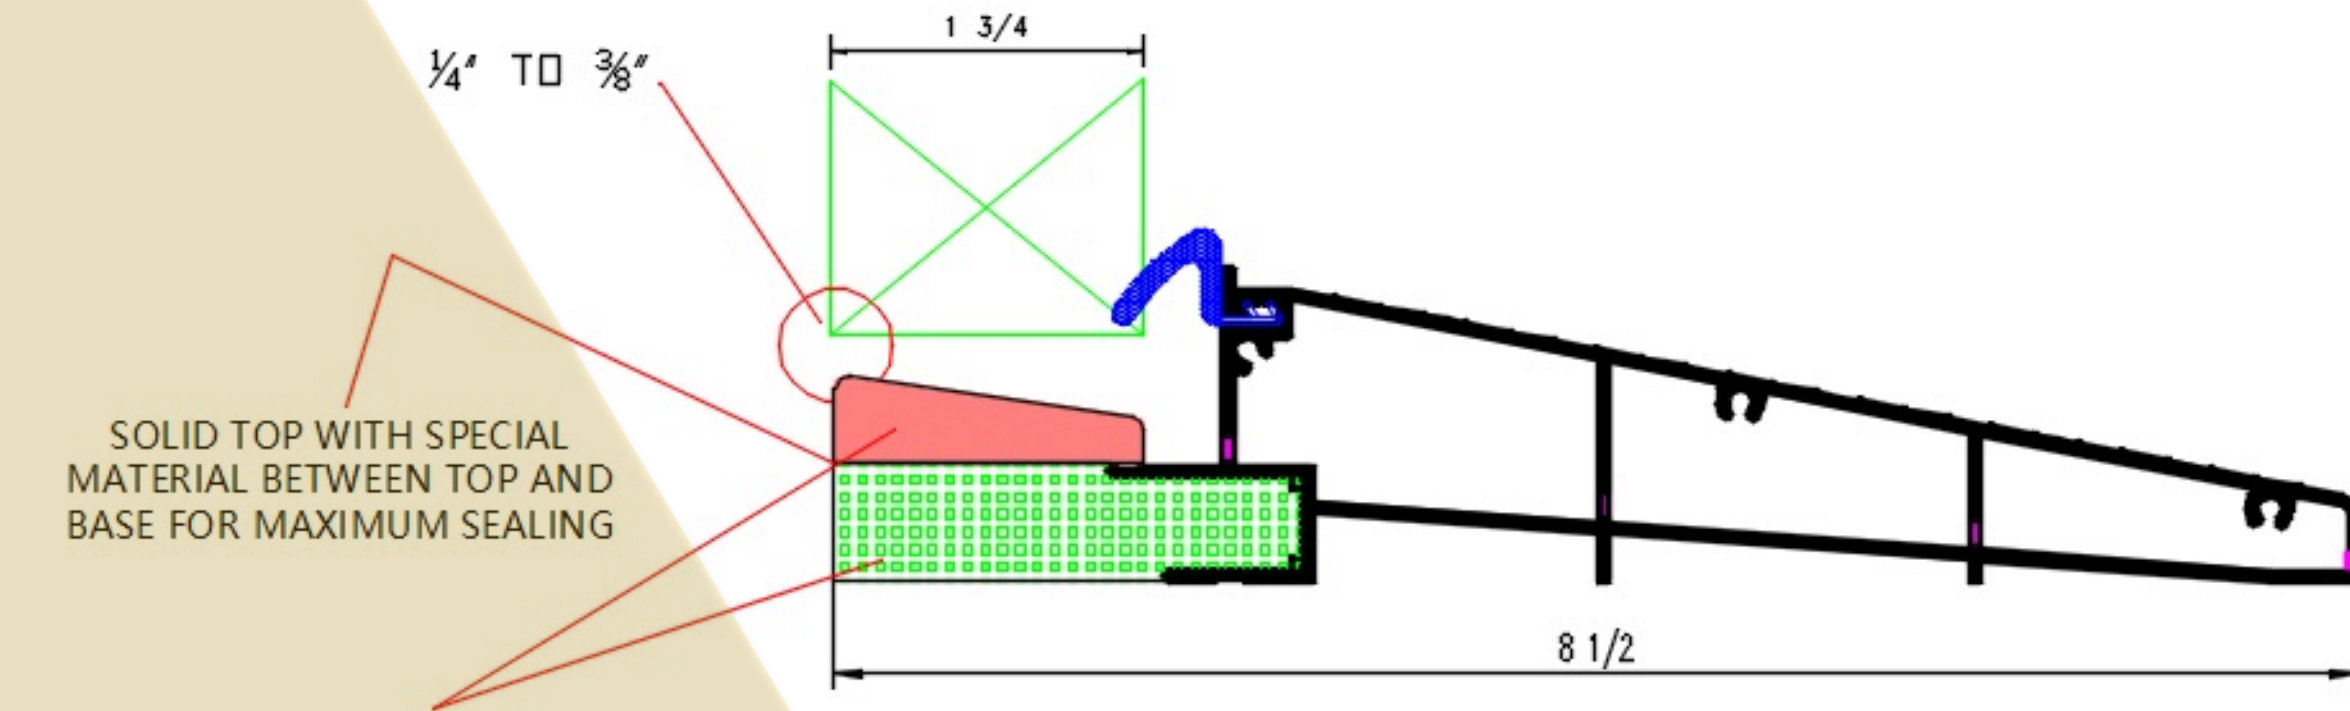

INSWING SILL

812-INS-VINYLTOP

FOR 7 1/4" DOOR JAMB

Tan Vinyl

110" **812-INS-TNV-9**

150" **812-INS-TNV-12**

31 15/16" **812-INS-TNV-31**

35 15/16" **812-INS-TNV-35**

Black Vinyl

110" **812-INS-BLV-9**

150" **812-INS-BLV-12**

31 15/16" **812-INS-BLV-31**

35 15/16" **812-INS-BLV-35**

Black finish Aluminum
& Black finish Top

110" **812-INS-BLV-D-9**

150" **812-INS-BLV-D-12**