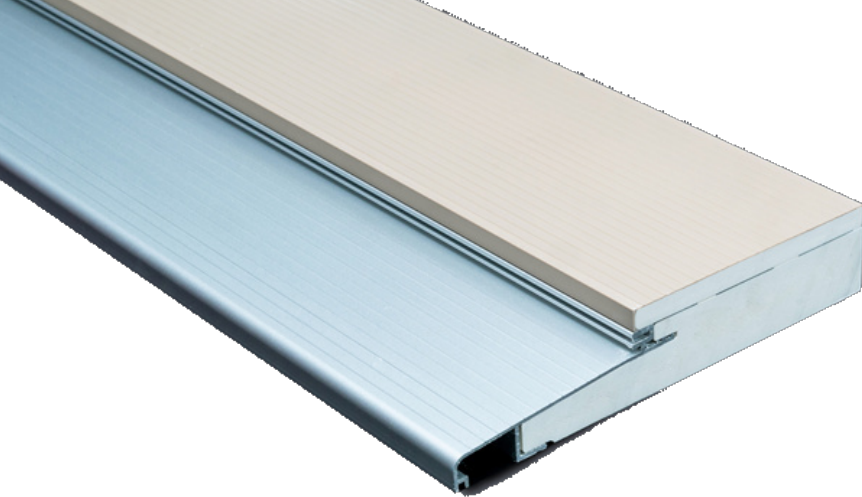

INSWING & OUTSWING SILLS

- Fantastic door threshold is a water return sill
- Base material is the same in composite door jamb
- The top is solid PVC co-extrusion in different colours
- Aluminum is anodized in clear and black finish
- Energy efficient, moisture resistant, strong and durable, and termite proof
- Doesn't promote mold or mildew
- Won't split or crack
- Lifetime never rot!